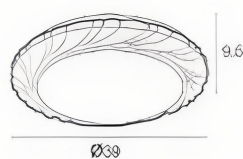

Dimension.
6011 | 6012
Unit of cm.