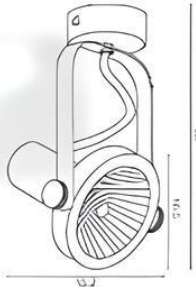

Ø17 x 2.5 cm
⌀ 5-16 cm.

Dimension
Unit of cm.

Any size can fit, no need to drill new holes. You can change the lamp without drilling new fabric. The same channels can be inserted. This model can solve your problem because it can be installed with drill holes from 5 cm up to 16 cm. The original drill holes were square or circular and can be installed.

VL-7-W-636C-PAR30
E27 (PAR30) x 1

VL-7-B-636C-PAR30
E27 (PAR30) x 1

VL-7-W-636C-PAR38
VL-7-B-636C-PAR38
E27 (PAR38) x 1

PAR30

PAR38

PAR30 | PAR38.

**Surface Mounted
& Rail
Track Light.**

Dimension : Unit of cm.

VL-7-B-636A-PAR30
E27 (PAR30) x 1

VL-7-W-636A-PAR30
E27 (PAR30) x 1

VL-7-B-636A-PAR38
E27 (PAR38) x 1

VL-7-W-636A-PAR38
E27 (PAR38) x 1

Material : **Aluminium**
 Dimension : Unit of cm.

VL-7-B-675A-PAR30
 E27 (PAR30) x 1