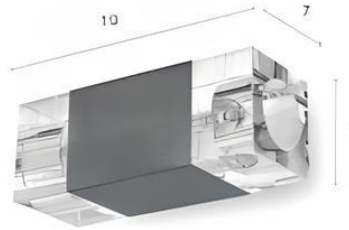

VL-5-08123/2ST
G4 x 2