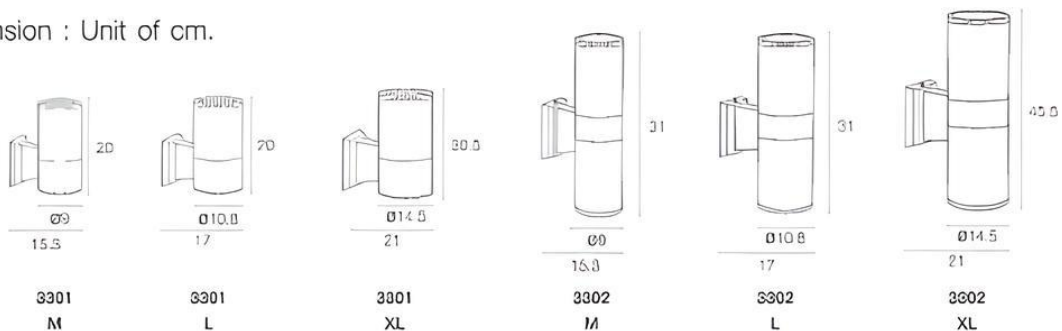

Material : Die-Cast Aluminium | Tempered Glass

IP54

Dimension : unit of cm.

Dimension : Unit of cm.

Material : **Die-Cast Aluminium | Acrylic**

LED

VL-10-1041A/BK

LED