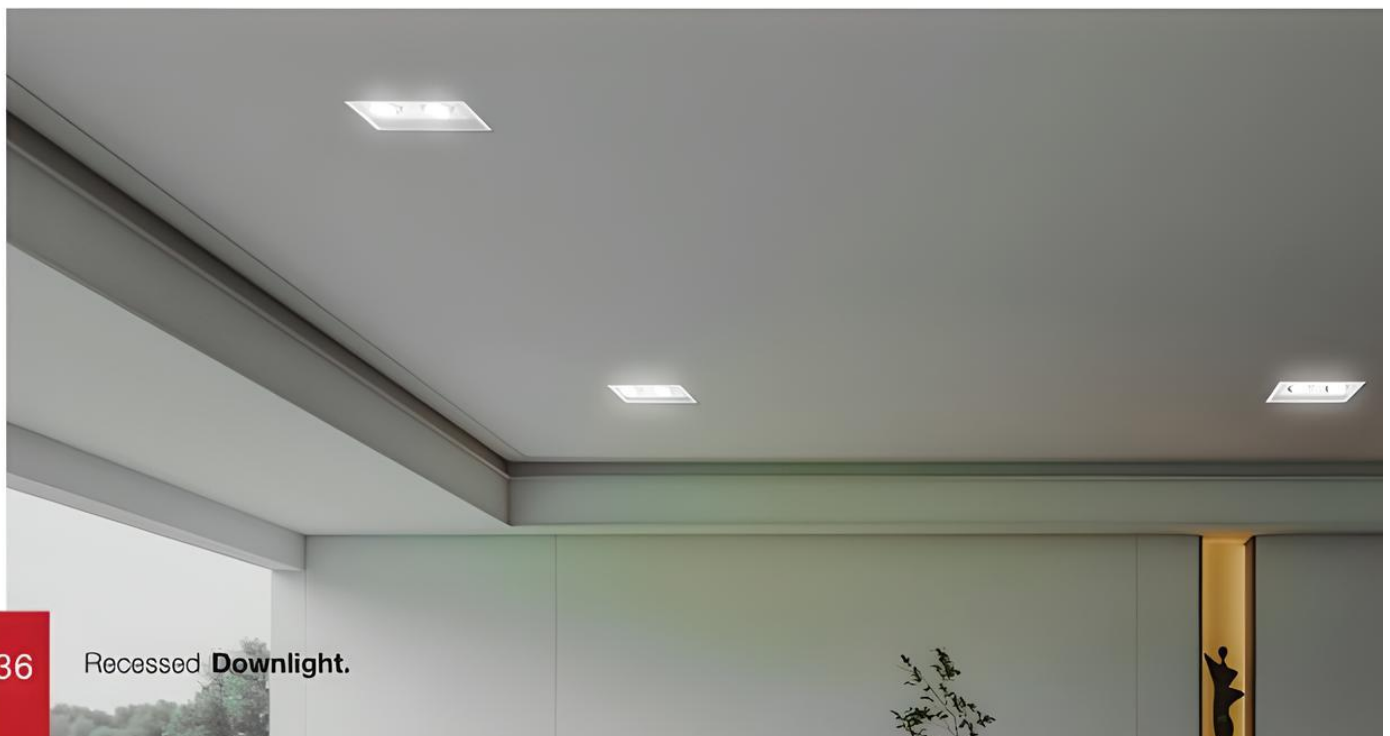

VL-6-B-571-1
MR16 x 1
10 x 10 cm.

VL-6-W-571-1
MR16 x 1
10 x 10 cm.

VL-6-B-571-2
MR16 x 2
10 x 19.5 cm.

VL-6-W-571-2
MR16 x 2
10 x 19.5 cm.

Dimension : Unit of cm.

VL-6-W-577-1
MR16 x 1
⌀ 10.5 x 10.5 cm.

Adjustable