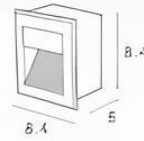

⌀ 7.5 x 7.5 cm.
LED 2W
CCT : 3000K
Lumen : 160 lm
Life Time : 20,000 Hrs
CRI : 80