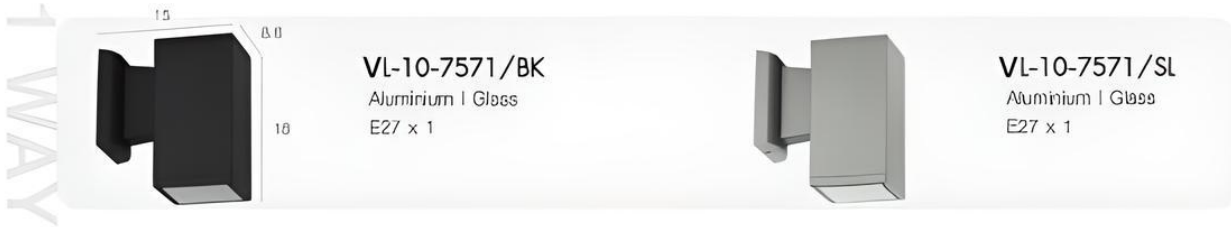

Material : Die-Cast Aluminium | Tempered Glass

IP54

Dimension : unit of cm.

Dimension : Unit of cm.

Material : **Die-Cast Aluminium | Acrylic**

LED

VL-10-1041A/BK

LED