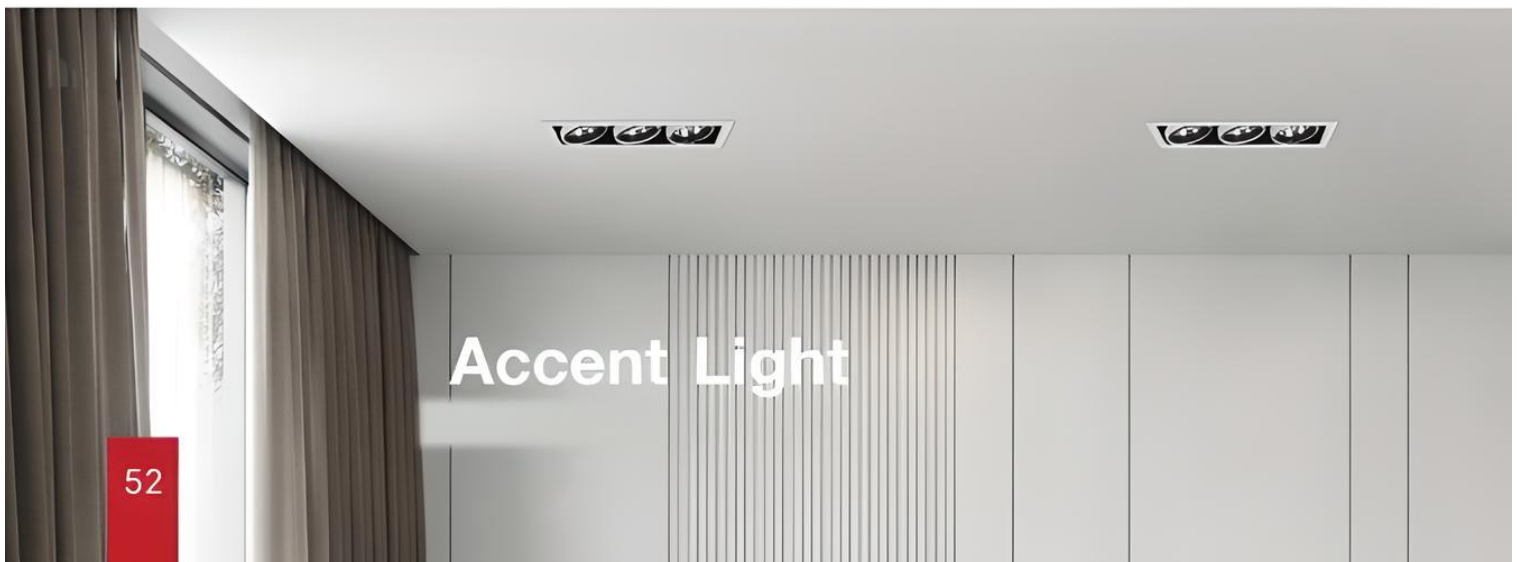

Dimension : Unit of cm.