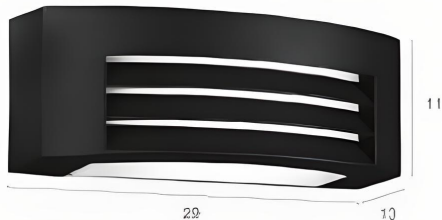

VL-10-4830/BK
E27 x 1