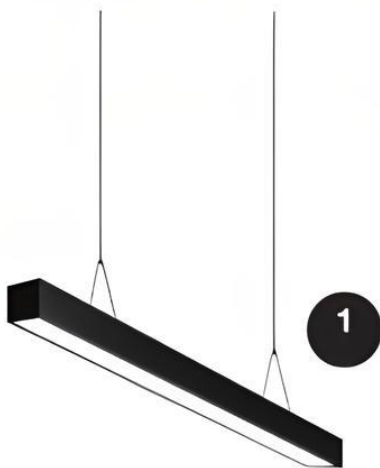

Surface mounted

Hanging

Office Light.

Material : Steel | Polystyrene

VL-23-LINEA-1T8-120-BK

T8 x 1

VL-23-LINEA-2T8-120-BK

T8 x 2