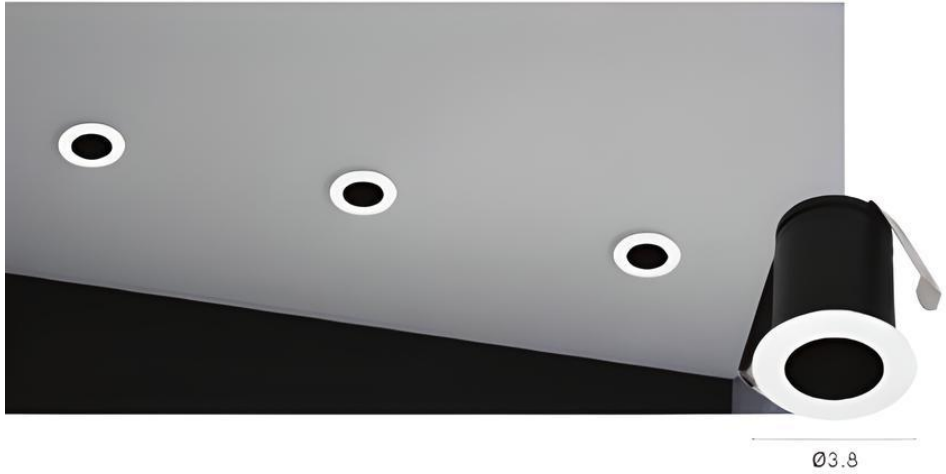

Material : **Steel**
Dimension : Unit of cm.

MR16 GU5.3

VL-6-B-577-1
MR16 x 1
⌀ 10.5 x 10.5 cm.

VL-6-B-577-2
MR16 x 2
⌀ 10.5 x 20 cm.

VL-6-W-577-2
MR16 x 2
⌀ 10.5 x 20 cm.

Fixed

Material : Aluminium

MR16 GU5.3