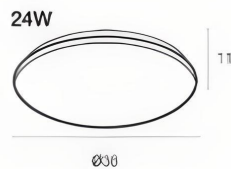

24W
VL-4-6009-24W
LED 24W 1500LM
CRI80 20,000 Hrs

36W
VL-4-6009-36W
LED 36W 2200LM
CRI80 20,000 Hrs