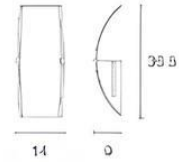

Can adjust the level of the lamp cord.

VL-2-Glam-P901/200

E27 X 1
Ø20 x H150 cm.

VL-2-Glam-P902/1

E27 x 1
Ø30 x H150 cm.

VL-2-Glam-P903/1

E27 x 1
Ø20 x L17 x H150 cm.

VL-2-Glam-P1201/250

Material : Steel | Opal Glass

VL-1-Glam-9128/16
G9 x 16
W90 x L90 x H90 cm.

VL-2-Glam-P2039/3
G9 x 3
W110 x H100 cm.

VL-2-Glam-P2039/2
G9 x 2
W70 x H100 cm.

Pendant Lamp.

Hanging lamps

“

Hanging lamps (Pendant lamps) Hanging lamps are commonly hung from the ceiling, at various points where you want to use light. The hanging distance should be based on the height of the user.

VL-5-C-002/W
E27 x 1

VL-5-C-003/W
E27 x 1

VL-5-20418/1
E27 x 1

VL-5-T-942/1
E27 x 1

Material : **Steel | Glass**

Dimension : unit of cm.

VL-5-C029/W
E14 x 1

VL-5-C015/W
E27 x 1

Ø10

VL-6-W-567
Aluminium | Glass
MR16 x 1
↻ Ø7.5 cm.

VL-6-W-410
Aluminium | Glass
MR16 x 1
↻ Ø7.5 cm.

VL-6-W-414
Aluminium | Glass
MR16 x 1
↻ Ø7.5 cm.

Dimension : Unit of cm.

IP44

06.

Adjustable