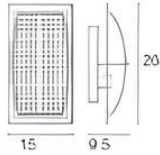

Can adjust the level of the lamp cord.

VL-2-Glam-P901/200

E27 X 1
Ø20 x H150 cm.

VL-2-Glam-P902/1

E27 x 1
Ø30 x H150 cm.

VL-2-Glam-P903/1

E27 x 1
Ø20 x L17 x H150 cm.

VL-2-Glam-P1201/250

E27 x 1
Ø26 x H150 cm.

VL-2-Glam-P2053/2
Ø9 x 2
Ø12 x L28 x H120 cm.

VL-5-Glam-W909/1W
E27 x 1
W16 x L18 x H36 cm.

VL-5-Glam-W2037/2
Ø9 x 2
W46 x L24 x H60 cm.

GLAMOROUS

Material : **Steel | Opal Glass**

GLAMOROUS.

Material : Steel | Opal Glass

VL-1-Glam-9128/16
G9 x 16
W90 x L90 x H90 cm.

VL-2-Glam-P2039/3
G9 x 3
W110 x H100 cm.

VL-2-Glam-P2039/2
G9 x 2
W70 x H100 cm.

Pendant Lamp.

Hanging lamps

“

Hanging lamps (Pendant lamps) Hanging lamps are commonly hung from the ceiling, at various points where you want to use light. The hanging distance should be based on the height of the user.

VL-5-C-002/W
E27 x 1

VL-5-C-003/W
E27 x 1

VL-5-20418/1
E27 x 1

VL-5-T-942/1
E27 x 1

Material : **Steel | Glass**

Dimension : unit of cm.

VL-5-C029/W
E14 x 1

VL-5-C015/W
E27 x 1