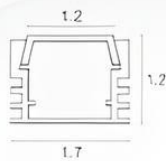

1

VL-17-TRACK-1204