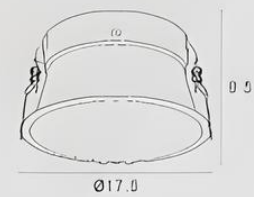

553-2

Recessed Downlight.

Material : Aluminium

Dimension : Unit of cm.

VL-6-W-526
MR16 x 1
⌀ 7.3 cm

VL-6-SW-666
E27 x 1
⌀ 14.7
13.5-18

Adjustable

VL-6-W-766-AR111
AR111 x 1
⌀ 16 cm