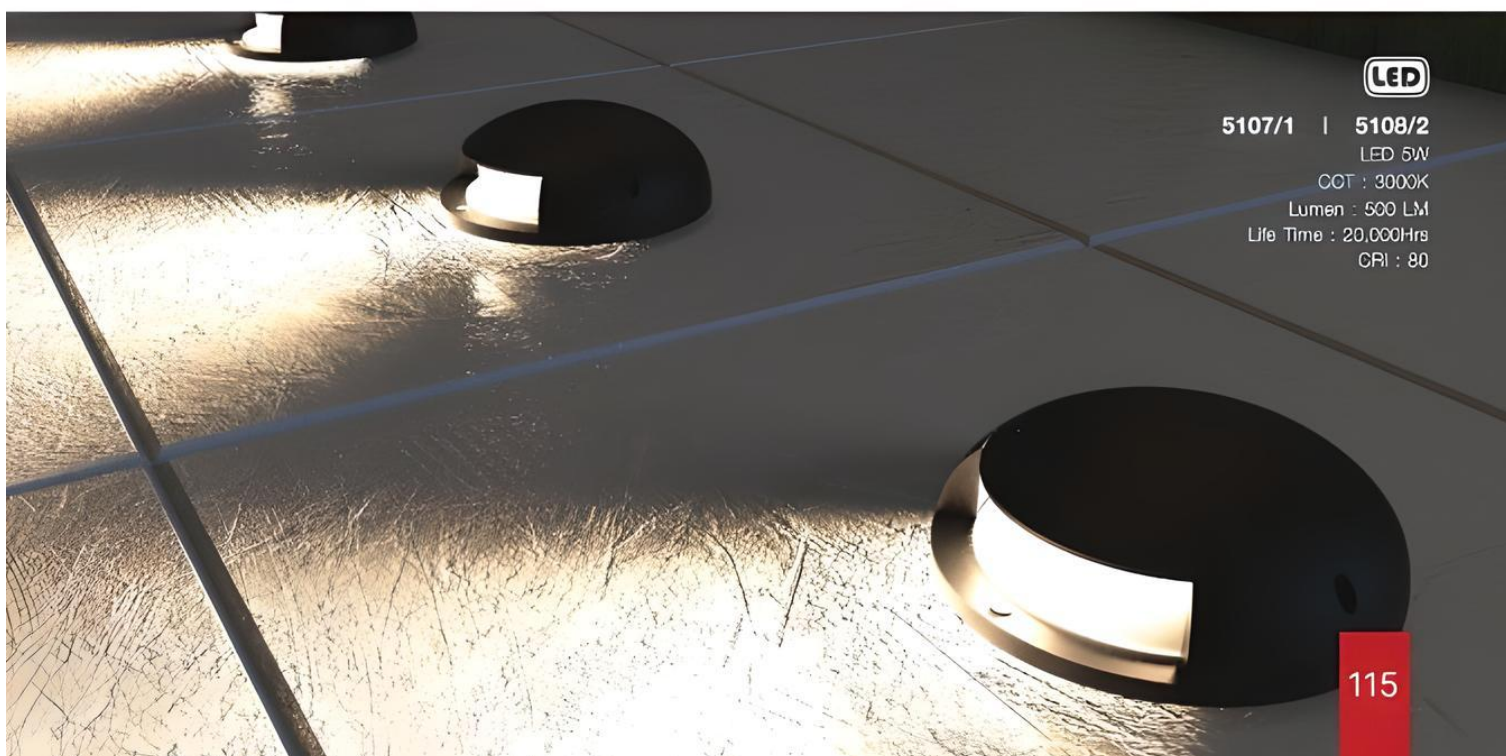

LED

5107/1 | 5108/2
LED 5W
CCT : 3000K
Lumen : 500 LM
Life Time : 20,000Hrs
CRI : 80