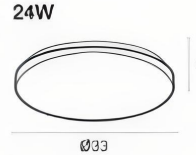

24W
VL-4-6009-24W
LED 24W 1500LM
CRI80 20,000 Hrs

36W
VL-4-6009-36W
LED 36W 2200LM
CRI80 20,000 Hrs