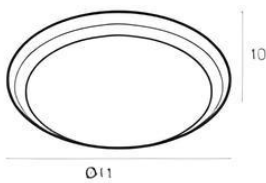

Dimension
Unit of cm.