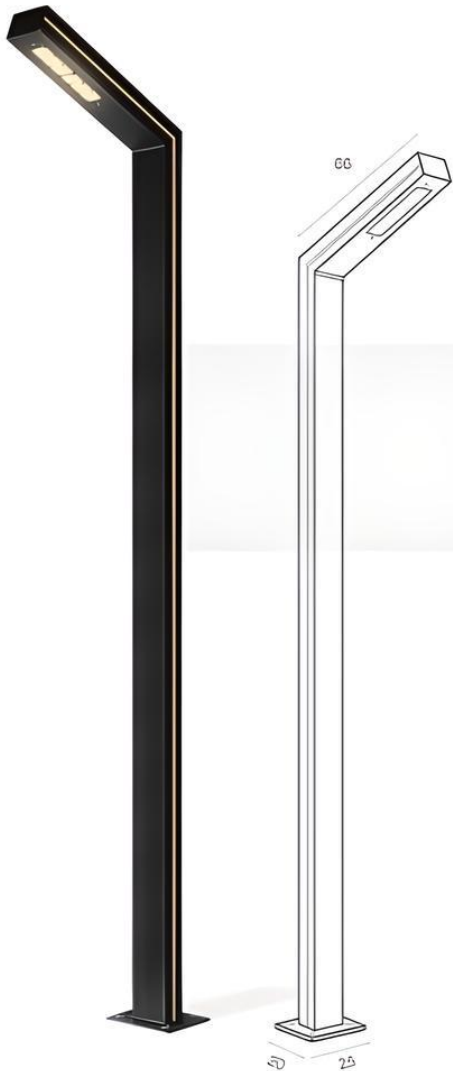

10.8

50

VL-11-5024S/BK
E27 x 1

15.9

Pole Light.

Material : **Die-Cast Aluminium | Glass**

IP65

LED