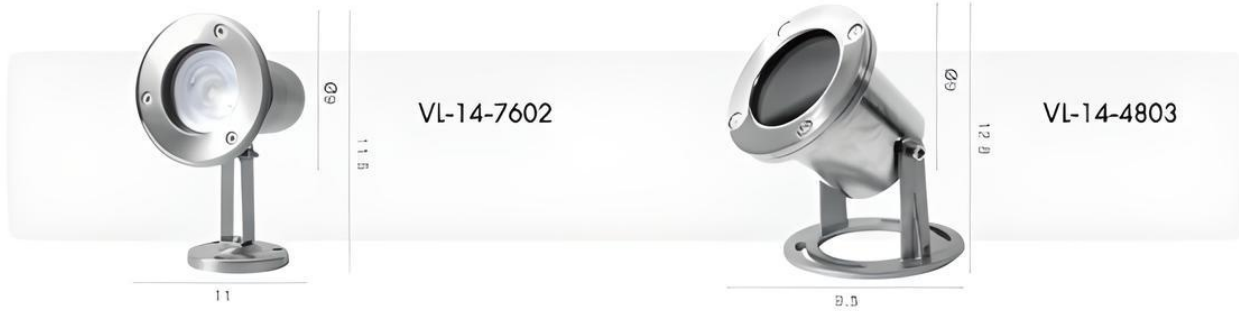

MR16 GU5.3

Material : **Stainless**

IP68

LED

VL-14-4903

LED 6W 3000K 600LM
CFR80 20,000Hrs