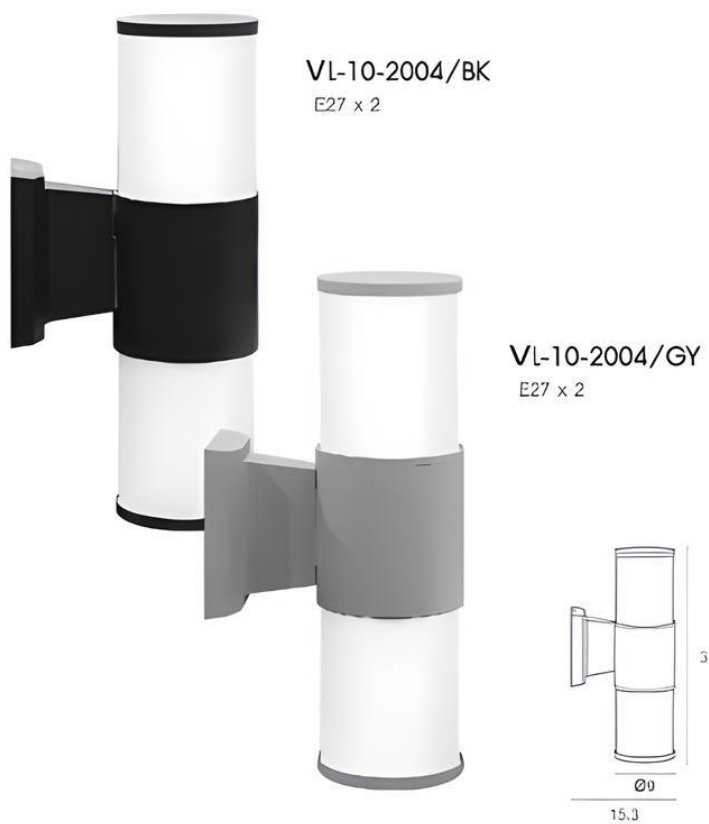

Material : Die-Cast Aluminium | Tempered Glass

IP54

Dimension : unit of cm.

Dimension : Unit of cm.

Material : **Die-Cast Aluminium | Acrylic**

LED

VL-10-1041A/BK

LED