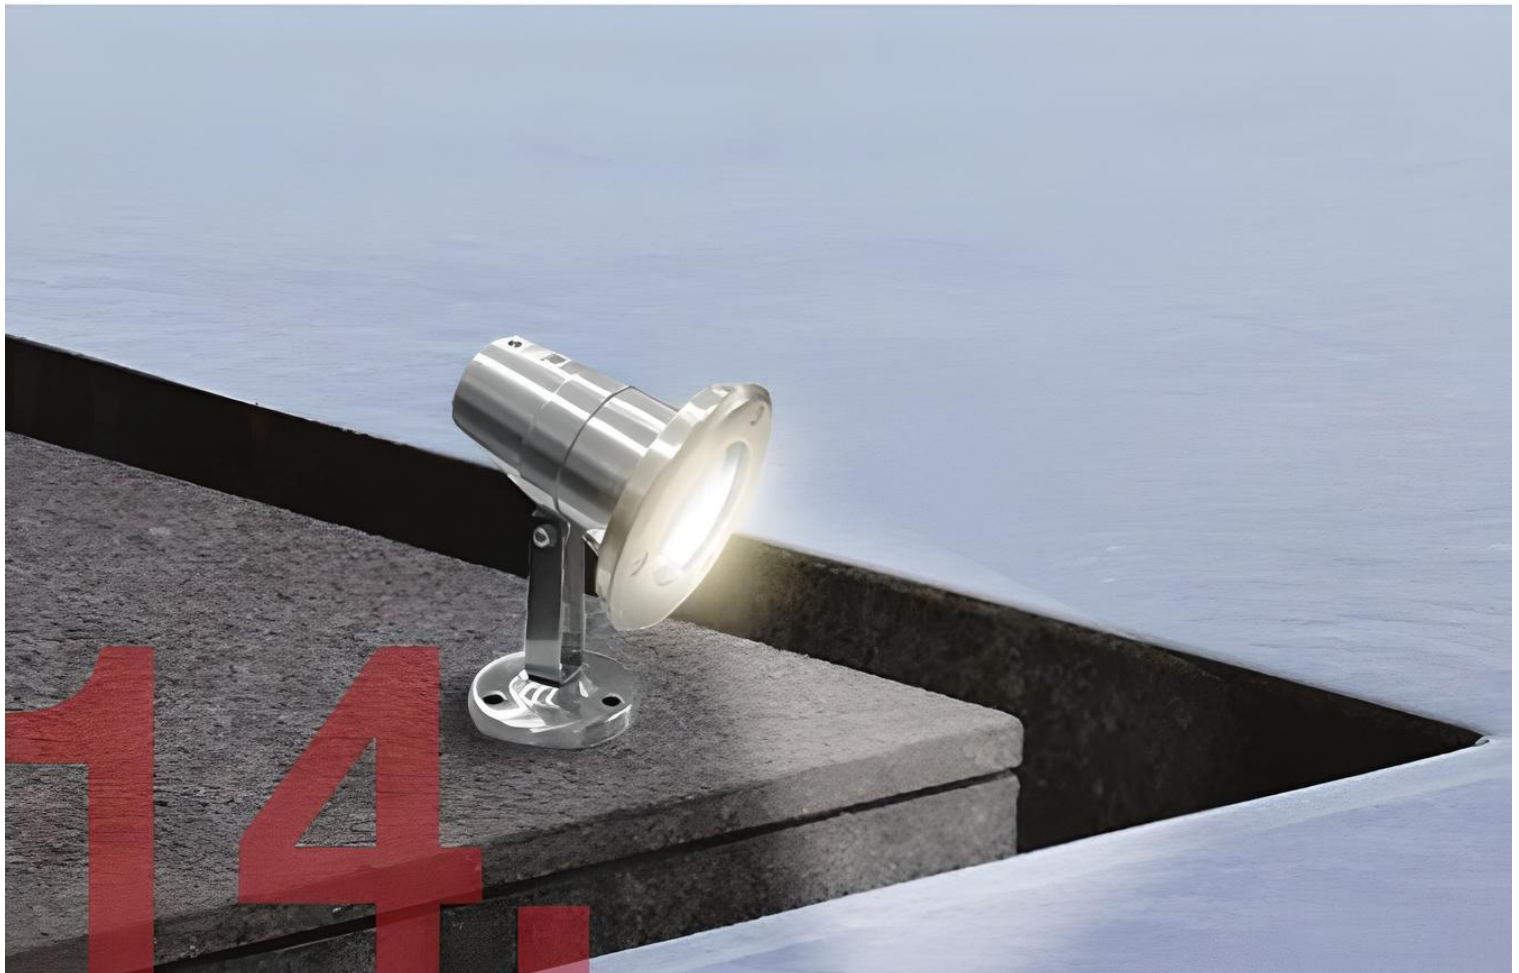

“ Lamps for underwater, such as fountains and waterfalls, should use IP68 lamps and above, which is a standard that indicates that the equipment or tools Can protect against water
It is very good. It prevents water caking from permanently immersing the equipment in water. ”

Underwater Light.