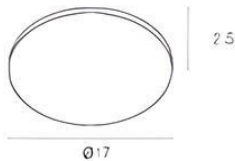

Any size can fit, no need to drill new holes. You can change the lamp without drilling new fabric. The same channels can be inserted. This model can solve your problem because it can be installed with drill holes from 5 cm up to 16 cm. The original drill holes were square or circular and can be installed.