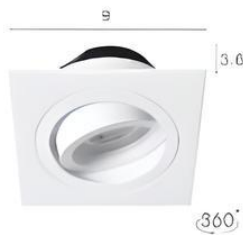

Material : Steel | Opal Glass

VL-1-Glam-9128/16
G9 x 16
W90 x L90 x H90 cm.

VL-2-Glam-P2039/3
G9 x 3
W110 x H100 cm.

VL-2-Glam-P2039/2
G9 x 2
W70 x H100 cm.

Pendant Lamp.

Hanging lamps

“

Hanging lamps (Pendant lamps) Hanging lamps are commonly hung from the ceiling, at various points where you want to use light. The hanging distance should be based on the height of the user.

Ø10

VL-6-W-567
Aluminium | Glass
MR16 x 1
↻ Ø7.5 cm.

VL-6-W-410
Aluminium | Glass
MR16 x 1
↻ Ø7.5 cm.

VL-6-W-414
Aluminium | Glass
MR16 x 1
↻ Ø7.5 cm.

Dimension : Unit of cm.

IP44

06.

Adjustable

Material : Aluminium

MR16 GU5.3

Dimension : Unit of cm.

VL-6-W-525
MR11 x 1
⌀ 50.5 cm.

VL-6-B-513
MR16 x 1
⌀ 7.5 cm.

VL-6-W-513
MR16 x 1
⌀ 7.5 cm.

VL-6-SN-513
MR16 x 1
⌀ 7.5 cm.

VL-6-W-529
MR16 x 1
⌀ 7 cm.

VL-6-W-530
MR16 x 1
8.3 x 8.3 cm.

VL-6-W-504
MR16 x 1
⌀ 8.5 cm.

VL-6-SN-504
MR16 x 1
⌀ 8.5 cm.

VL-6-W-508
MR16 x 1
⌀ 7.5 x 7.5 cm.

VL-6-SN-508
MR16 x 1
⌀ 7.5 x 7.5 cm.

VL-6-B-572
MR16 x 1
⌀ 7.7 x 7.7 cm.

VL-6-W-572
MR16 x 1
⌀ 7.7 x 7.7 cm.