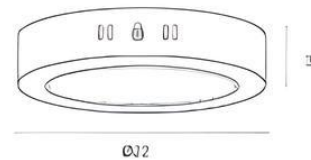

Surface Mounted Downlight.

Material : Aluminium | Acrylic

Dimension : Unit of cm.

LED	18W
CCT :	3000K (Warm White) 6000K (Day Light)
Luminous flux :	1,530 lm
Life Time :	20,000 Hrs
CRI :	>80

3000K
(WARM WHITE)

6000K
(DAY LIGHT)

Surface Mounted Downlight