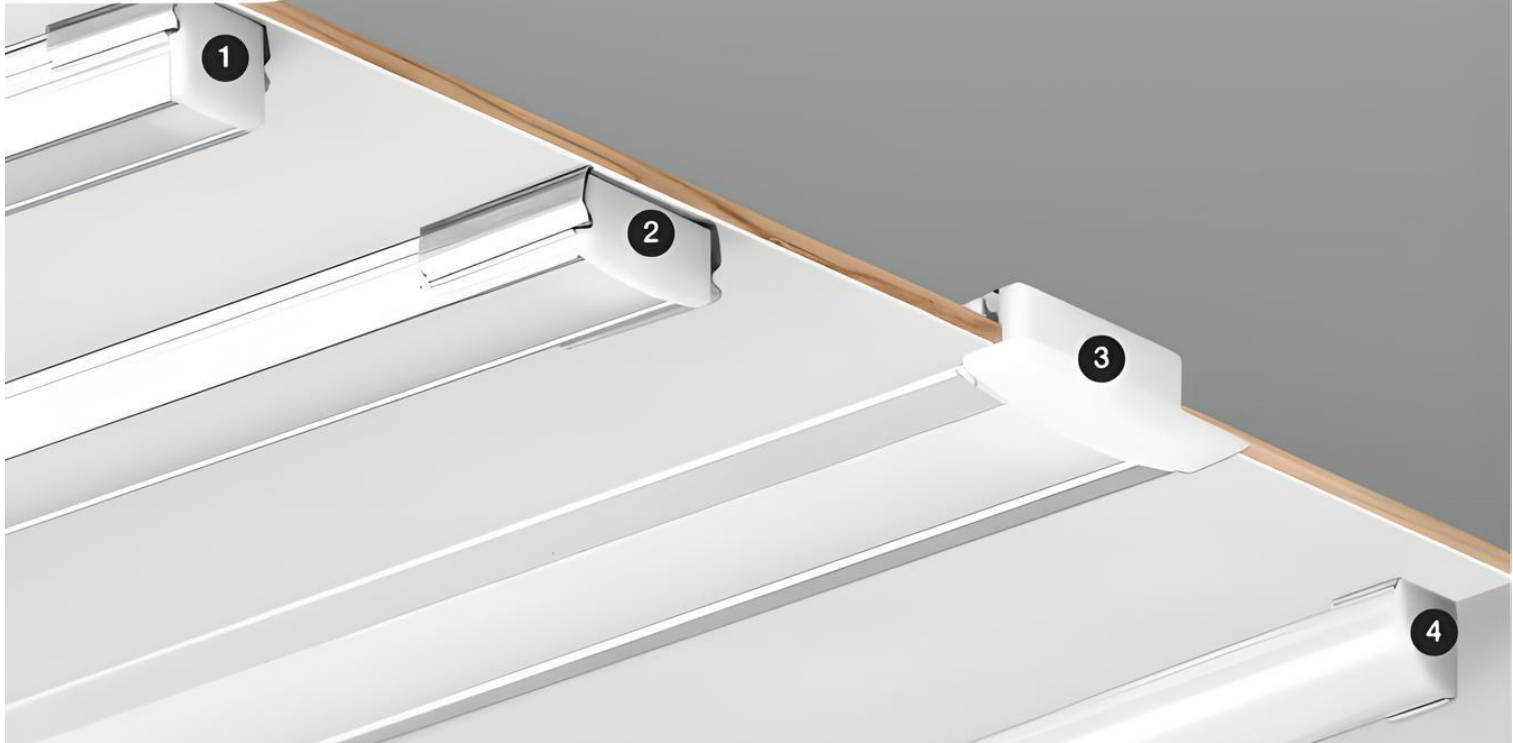

VL-17
W3.3 x L10.5 x H2 cm.

Glass Cabinet Light.

MR16 GU5.3

Unit of cm.

*Price exclude bulb

	Height (H)
VL-7-A1-5	5 cm.
VL-7-A1-10	10 cm.
VL-7-A1-15	15 cm.
VL-7-A1-20	20 cm.
VL-7-A1-25	25 cm.
VL-7-A1-30	30 cm.