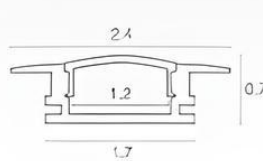

3

VL-17-TRACK-1202