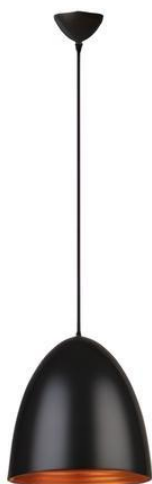

Material : Steel | Opal Glass

VL-1-Glam-9128/16
G9 x 16
W90 x L90 x H90 cm.

VL-2-Glam-P2039/3
G9 x 3
W110 x H100 cm.

VL-2-Glam-P2039/2
G9 x 2
W70 x H100 cm.

Pendant Lamp.

Hanging lamps

“

Hanging lamps (Pendant lamps) Hanging lamps are commonly hung from the ceiling, at various points where you want to use light. The hanging distance should be based on the height of the user.

”

Pendant Lamp.

Hanging lamp

Material : **Aluminium**

Socket : **E27**

Wire length **100 cm.**

VL-2-P003
ø35.5 x H26 cm.

VL-2-P008
ø30 x H30 cm.