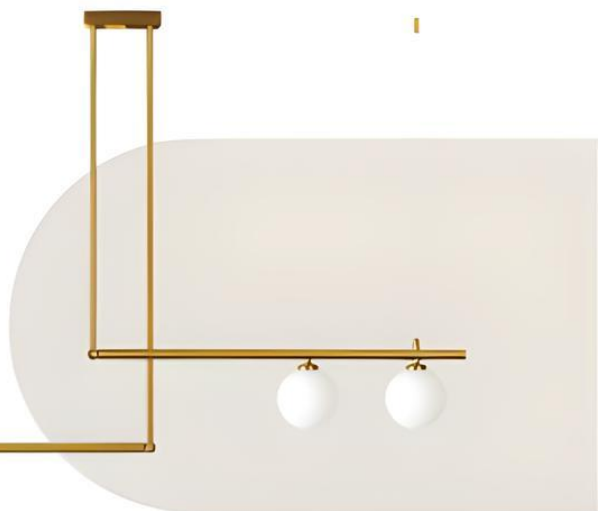

Material : Steel | Opal Glass

VL-1-Glam-D681/88
E27 x 8
Ø80 x H90 cm.

VL-8-Glam-T6006/1
E27 x 1
Ø25 x H32 cm.

VL-8-Glam-T903/1
E27 x 1
W18 x L20 x H44 cm.

GLAMOROUS.

Material : **Steel | Opal Glass**

Socket : **E27**

Can adjust the level of the lamp cord.

VL-2-Glam-P901/200

E27 X 1
Ø20 x H150 cm.

VL-2-Glam-P902/1

E27 x 1
Ø30 x H150 cm.

VL-2-Glam-P903/1

E27 x 1
Ø20 x L17 x H150 cm.

VL-2-Glam-P1201/250

E27 x 1
Ø26 x H150 cm.

VL-2-Glam-P2053/2
Ø9 x 2
Ø12 x L28 x H120 cm.

VL-5-Glam-W909/1W
E27 x 1
W16 x L18 x H36 cm.

VL-5-Glam-W2037/2
Ø9 x 2
W46 x L24 x H60 cm.

GLAMOROUS

Material : **Steel | Opal Glass**

GLAMOROUS.

Material : Steel | Opal Glass

VL-1-Glam-9128/16
G9 x 16
W90 x L90 x H90 cm.

VL-2-Glam-P2039/3
G9 x 3
W110 x H100 cm.

VL-2-Glam-P2039/2
G9 x 2
W70 x H100 cm.

Pendant Lamp.

Hanging lamps

“

Hanging lamps (Pendant lamps) Hanging lamps are commonly hung from the ceiling, at various points where you want to use light. The hanging distance should be based on the height of the user.