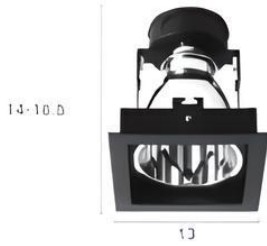

Recessed Downlight.

Material : **Steel | Aluminium Reflector**

VL-6-B-661
E27 x 1
⌀ 11.5 x 11.5 cm.