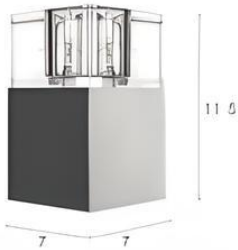

E27 x 1
Ø26 x H150 cm.

VL-2-Glam-P2053/2
Ø9 x 2
Ø12 x L28 x H120 cm.

VL-5-Glam-W909/1W
E27 x 1
W16 x L18 x H36 cm.

VL-5-Glam-W2037/2
Ø9 x 2
W46 x L24 x H60 cm.

GLAMOROUS

Material : **Steel | Opal Glass**

GLAMOROUS.

Material : Steel | Opal Glass

VL-1-Glam-9128/16
G9 x 16
W90 x L90 x H90 cm.

VL-2-Glam-P2039/3
G9 x 3
W110 x H100 cm.

VL-2-Glam-P2039/2
G9 x 2
W70 x H100 cm.

Pendant Lamp.

Hanging lamps

“

Hanging lamps (Pendant lamps) Hanging lamps are commonly hung from the ceiling, at various points where you want to use light. The hanging distance should be based on the height of the user.

Steel | Opal Glass

G9 x 2

W45 x L24 x H60 cm.

GLAMOROUS

WALL LAMP

Wall lamp

27

Modern Style.

Material : **Steel | Crystal**

Dimension : unit of cm.

12V Bulb and Driver Included

VL-5-08125/2W
G4 x 2

VL-5-08126/2W
G4 x 2

VL-5-08123/1ST
G4 x 1

VL-5-08123/2ST
G4 x 2

Material : **Steel | Glass**