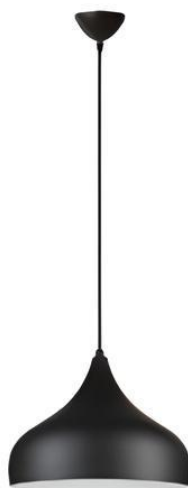

Pendant Lamp.

Hanging lamp

Material : **Aluminium**

Socket : **E27**

Wire length **100 cm.**

VL-2-P003
ø35.5 x H26 cm.

VL-2-P008
ø30 x H30 cm.

VL-2-P010
ø27 x H29 cm.
Steel

VL-2-P012
ø25 x H25 cm.

VL-2-P030
ø18 x H38.5 cm.