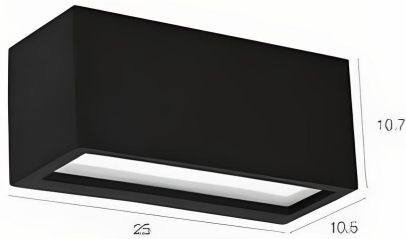

VL-10-2368/BK
E27 x 1