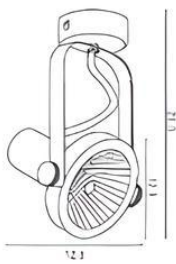

Ø17 x 2.5 cm
⌀ 5-16 cm.

Dimension
Unit of cm.

Any size can fit, no need to drill new holes. You can change the lamp without drilling new fabric. The same channels can be inserted. This model can solve your problem because it can be installed with drill holes from 5 cm up to 16 cm. The original drill holes were square or circular and can be installed.

VL-7-W-636C-PAR30
E27 (PAR30) x 1

VL-7-B-636C-PAR30
E27 (PAR30) x 1

VL-7-W-636C-PAR38
VL-7-B-636C-PAR38
E27 (PAR38) x 1

PAR30

PAR38

PAR30 | PAR38.

**Surface Mounted
& Rail
Track Light.**

Dimension : Unit of cm.

VL-7-B-636A-PAR30
E27 (PAR30) x 1

VL-7-W-636A-PAR30
E27 (PAR30) x 1

VL-7-B-636A-PAR38
E27 (PAR38) x 1

VL-7-W-636A-PAR38
E27 (PAR38) x 1

Material : **Aluminium**
 Dimension : Unit of cm.

VL-7-B-675A-PAR30
 E27 (PAR30) x 1