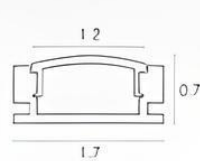

2

VL-17-TRACK-1201