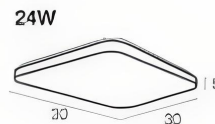

VL-4-6011-32W/6000K
LED 32W 6000K
2200LM CRI80
20,000 Hrs