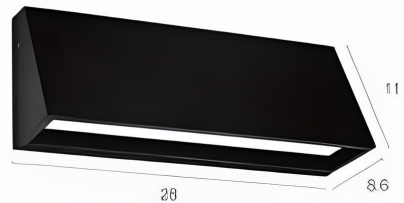

VL-10-4831/BK
E27 x 1