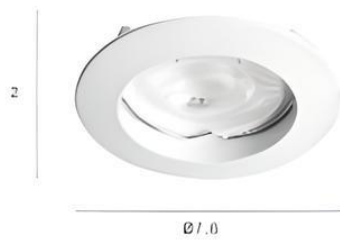

VL-6-W-505
MR16 x 1
Q 6.5 cm.