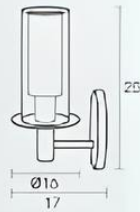

Material : **Steel | Glass**

Dimension : unit of cm.

VL-5-C015/W
E27 x 1