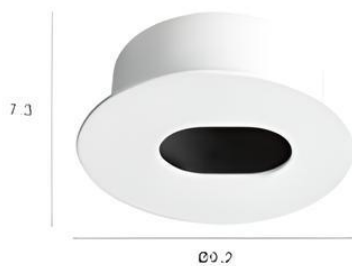

VL-6-W-538
MR16 x 1
Q 7.6 cm.