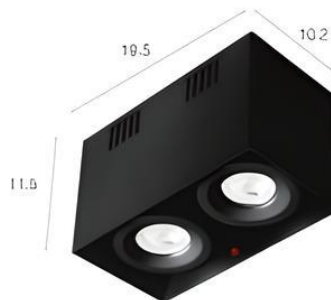

VL-3-B-570-2
Steel | Aluminium
MR16 x 2