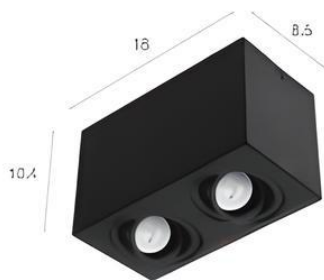

VL-3-TB-464-2
Steel
MR16 x 2