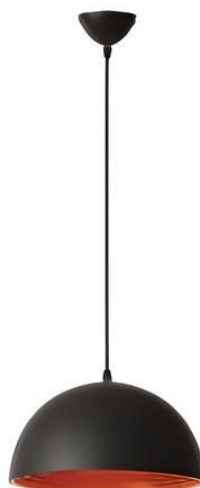

Material : Steel | Opal Glass

VL-1-Glam-9128/16
G9 x 16
W90 x L90 x H90 cm.

VL-2-Glam-P2039/3
G9 x 3
W110 x H100 cm.

VL-2-Glam-P2039/2
G9 x 2
W70 x H100 cm.

Pendant Lamp.

Hanging lamps

“

Hanging lamps (Pendant lamps) Hanging lamps are commonly hung from the ceiling, at various points where you want to use light. The hanging distance should be based on the height of the user.

”

Pendant Lamp.

Hanging lamp

Material : **Aluminium**

Socket : **E27**

Wire length **100 cm.**

VL-2-P003
ø35.5 x H26 cm.

VL-2-P008
ø30 x H30 cm.

VL-2-P010
ø27 x H29 cm.
Steel

VL-2-P012
ø25 x H25 cm.

VL-2-P018
ø36 x H18 cm.

VL-2-P020
ø31 x H25 cm.

VL-2-P025
ø30 x H15 cm.

VL-2-P030
ø18 x H38.5 cm.

VL-2-P021

Aluminium
Ø31 x H26 cm.