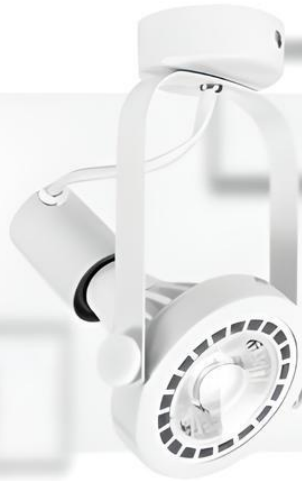

Material : **Steel**

PAR30

PAR38

PAR30 | PAR38.

**Surface Mounted
& Rail
Track Light.**

Dimension : Unit of cm.

VL-7-B-636A-PAR30
E27 (PAR30) x 1

VL-7-W-636A-PAR30
E27 (PAR30) x 1