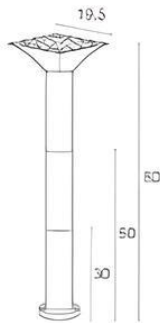

Dimension : unit of cm.

VL-11-SCB06A7W-80CM

- Material : Aluminium Alloy | PMMA
- Battery : 4.2V 6000mAh
- Watt : 7W
- Luminous Flux : 700lm
- Color Temperature : 3000K - 4000K - 6000K
- CRI : 80
- Charging Time : 6 Hours
- Working Time : 8 Hours 100%
- IP Rating : 65
- Life Time : 30,000 hrs