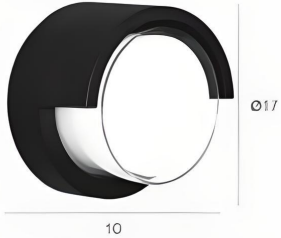

Material : Die-Cast Aluminium | Tempered Glass

IP54

Dimension : unit of cm.

Dimension : Unit of cm.

Material : **Die-Cast Aluminium | Acrylic**

LED

VL-10-1041A/BK

LED