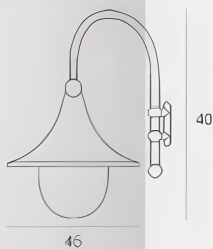

VL-11-5020F2/BK

Pole Light.

Material : **Die-Cast Aluminium | PC**

Socket : **E27**

IP44

VL-10-5038W/BK

Dimension : Unit of cm.

240