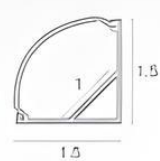

4

VL-17-TRACK-1203