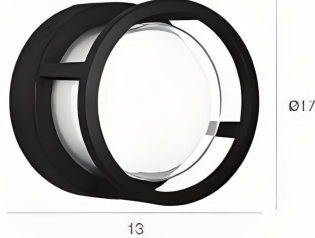

Material : Die-Cast Aluminium | Tempered Glass

IP54

Dimension : unit of cm.

Dimension : Unit of cm.

Material : **Die-Cast Aluminium | Acrylic**

LED

VL-10-1041A/BK

LED