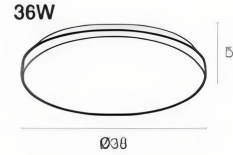

24W
VL-4-6009-24W
LED 24W 1500LM
CRI80 20,000 Hrs

36W
VL-4-6009-36W
LED 36W 2200LM
CRI80 20,000 Hrs