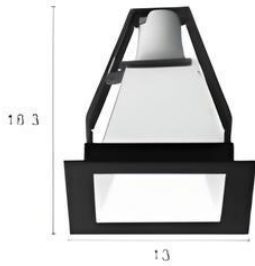

Recessed Downlight.

Material : **Steel | Aluminium Reflector**

VL-6-B-630-1
E27 x 1
⌀ 11.5 x 11.5 cm.