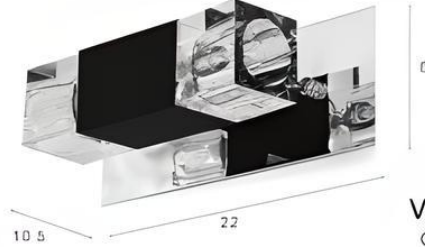

VL-5-08126/2W
G4 x 2