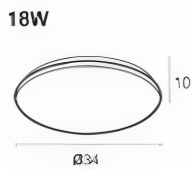

24W
VL-4-6009-24W
LED 24W 1500LM
CRI80 20,000 Hrs

36W
VL-4-6009-36W
LED 36W 2200LM
CRI80 20,000 Hrs